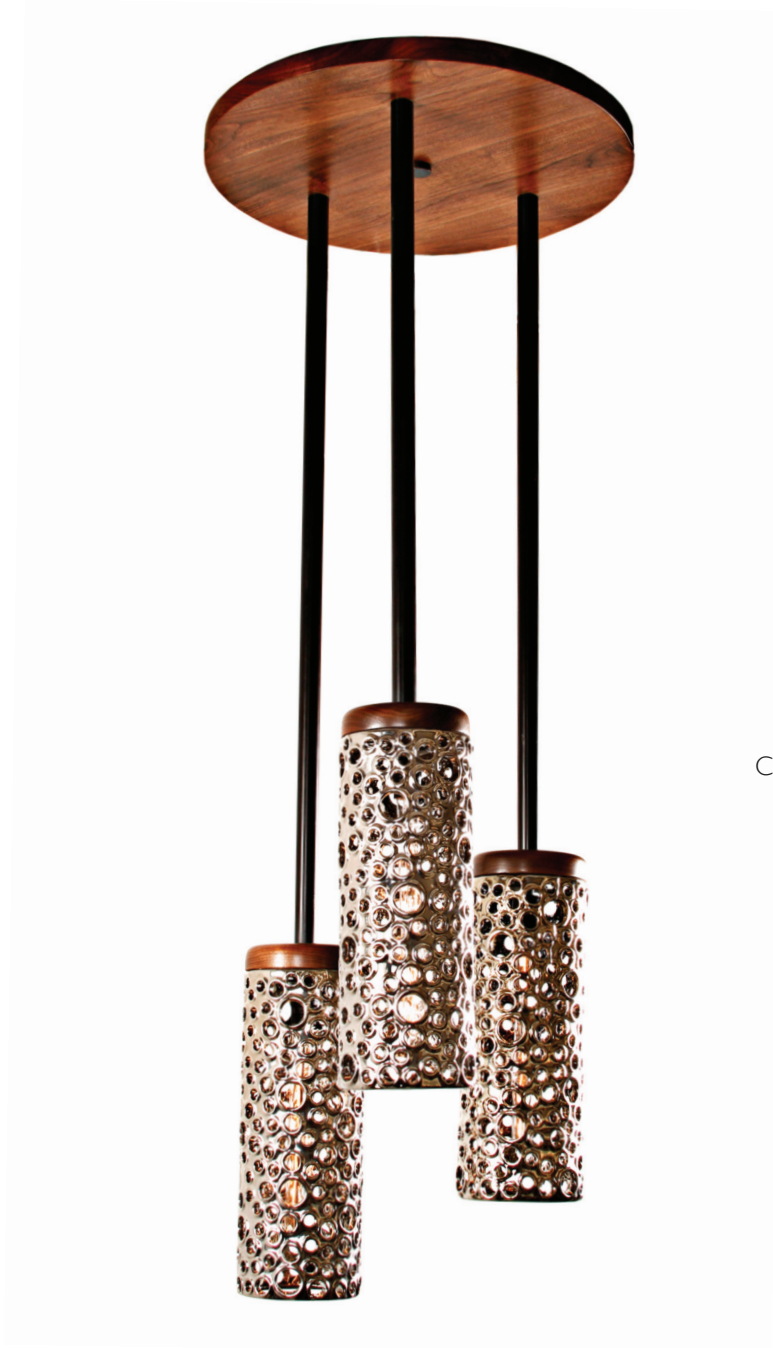

Manhattan Series No. 8

The Brandon Morrison Collection

24"D (ceiling plate)
6"D X 16"H (pendants)
X 55" (overall drop)
Custom lengths and single
pendants available

Christopher Kennedy

www.christopherkennedy.com