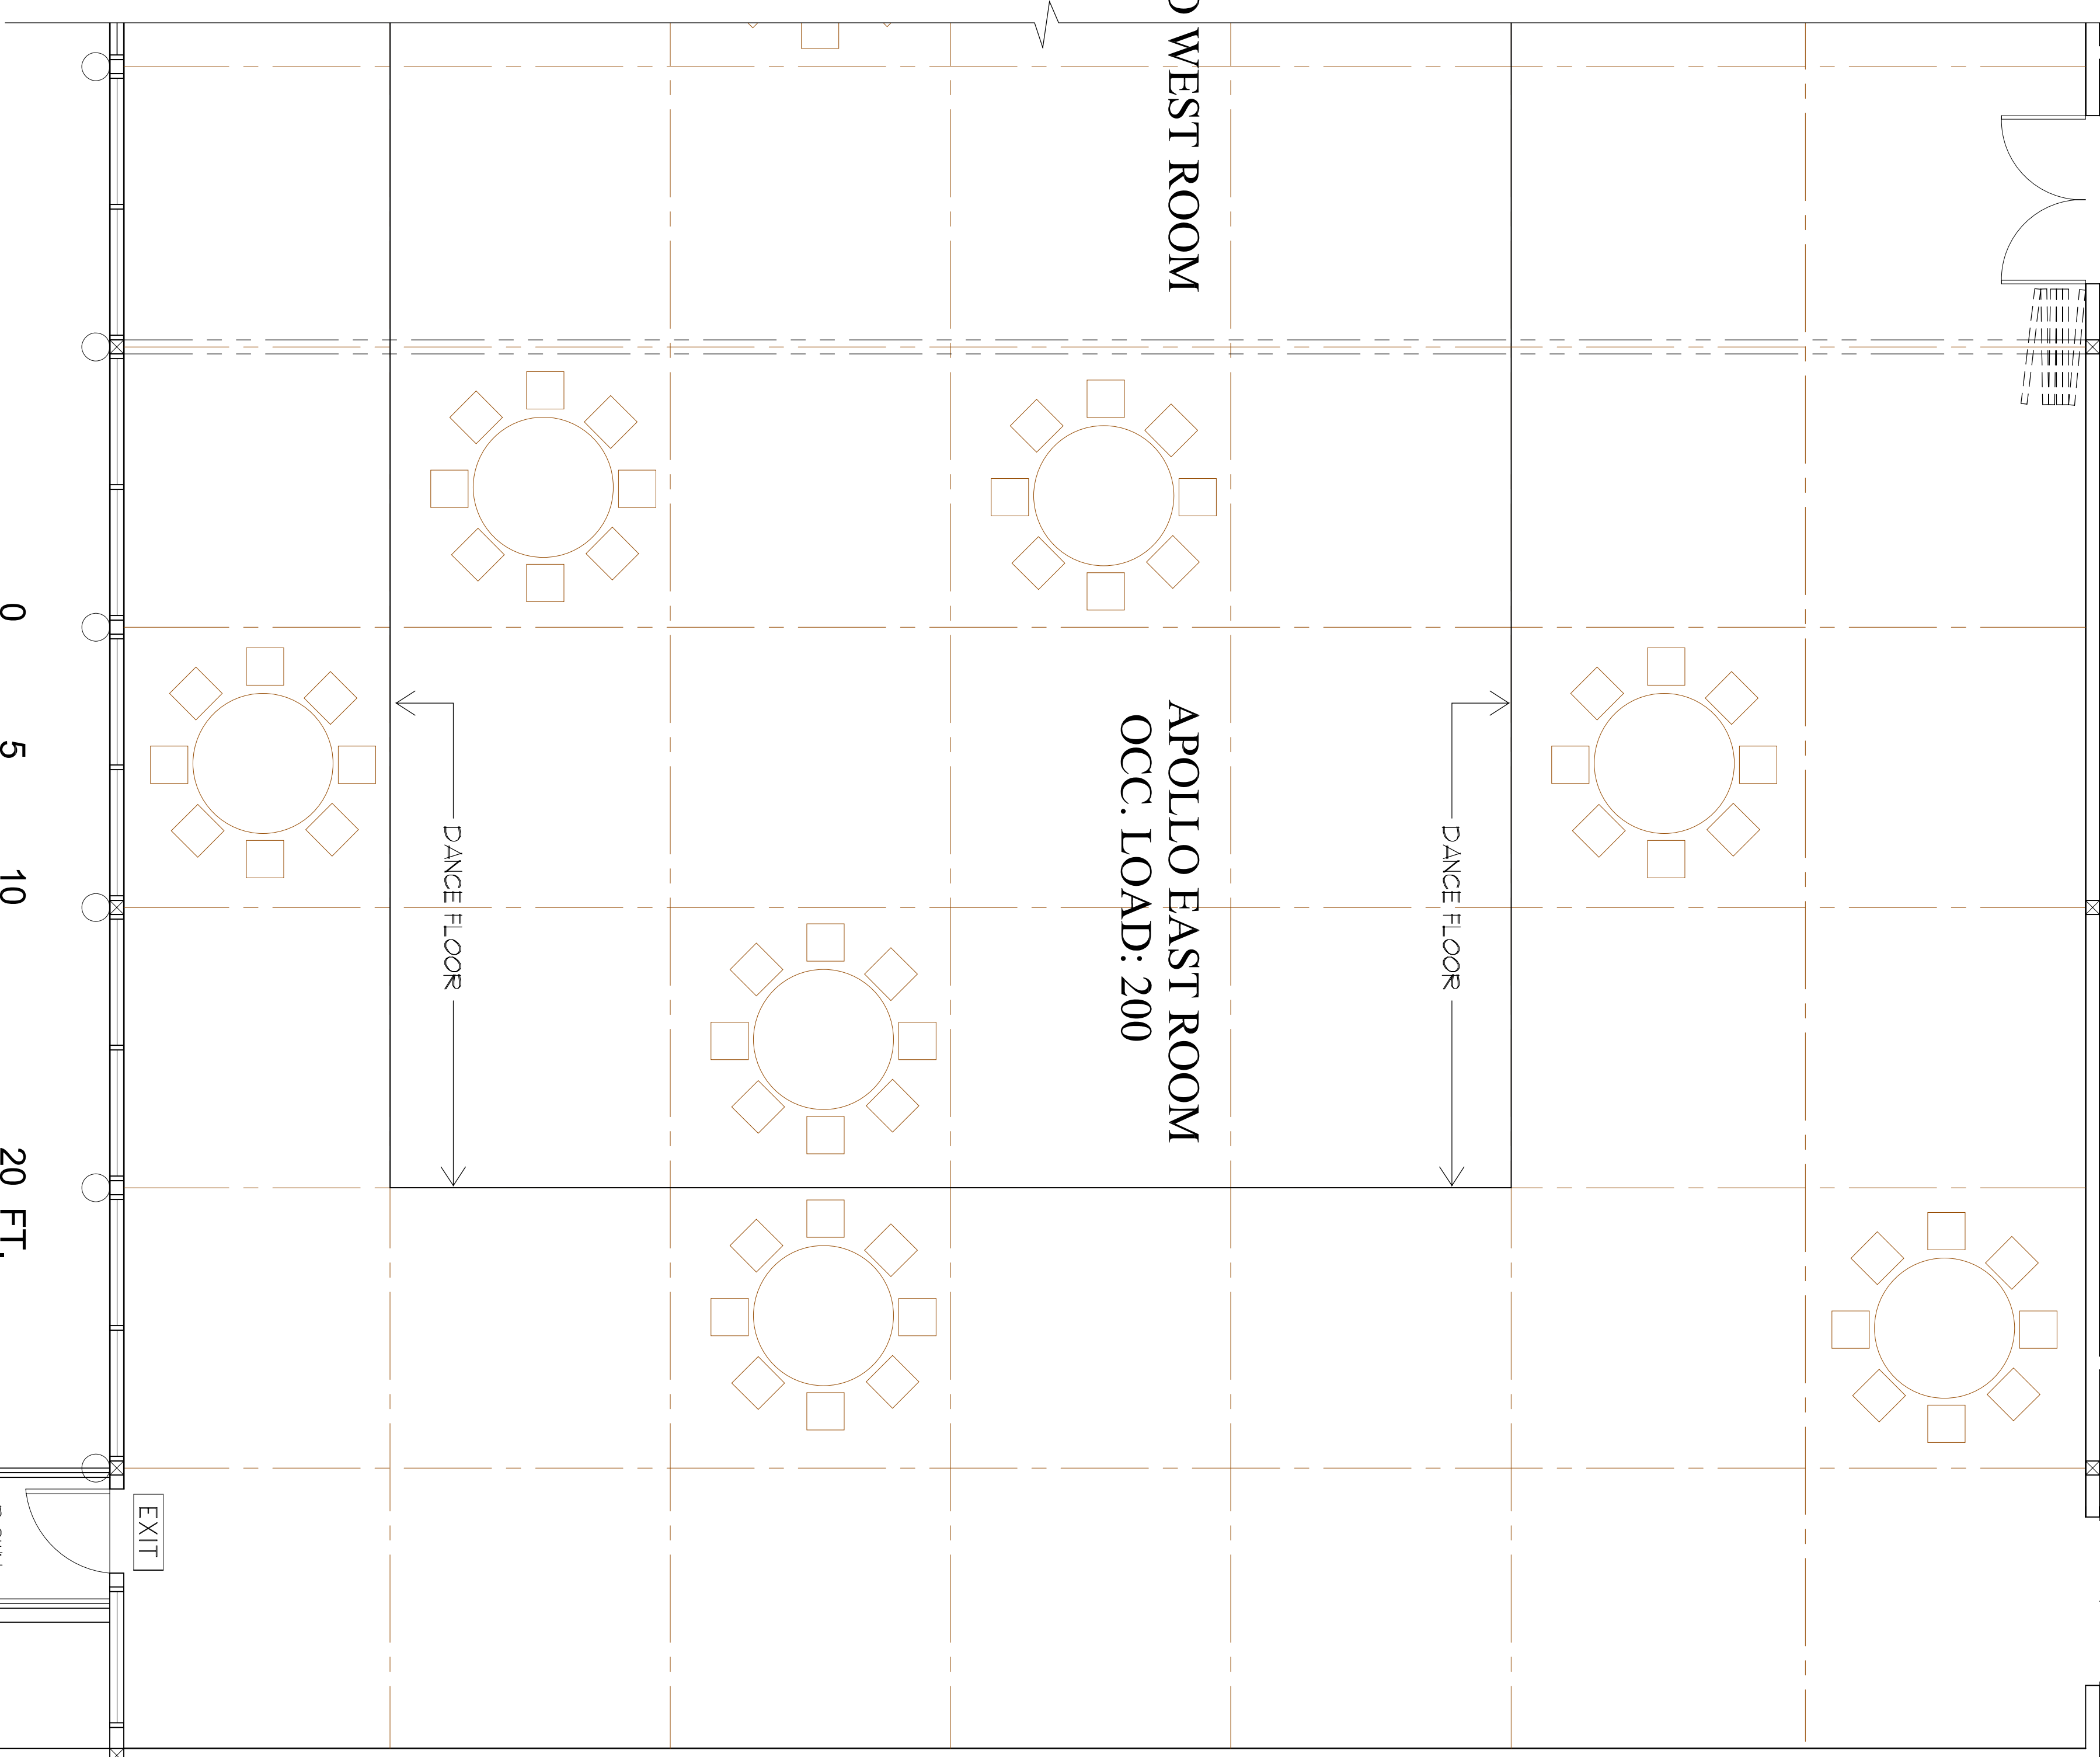

APOLLO WEST ROOM

APOLLO EAST ROOM
OCC. LOAD: 200

CORRIDOR

APOLLO EAST ROOM
ODYSSEY RESTAURANT

KEY MAP