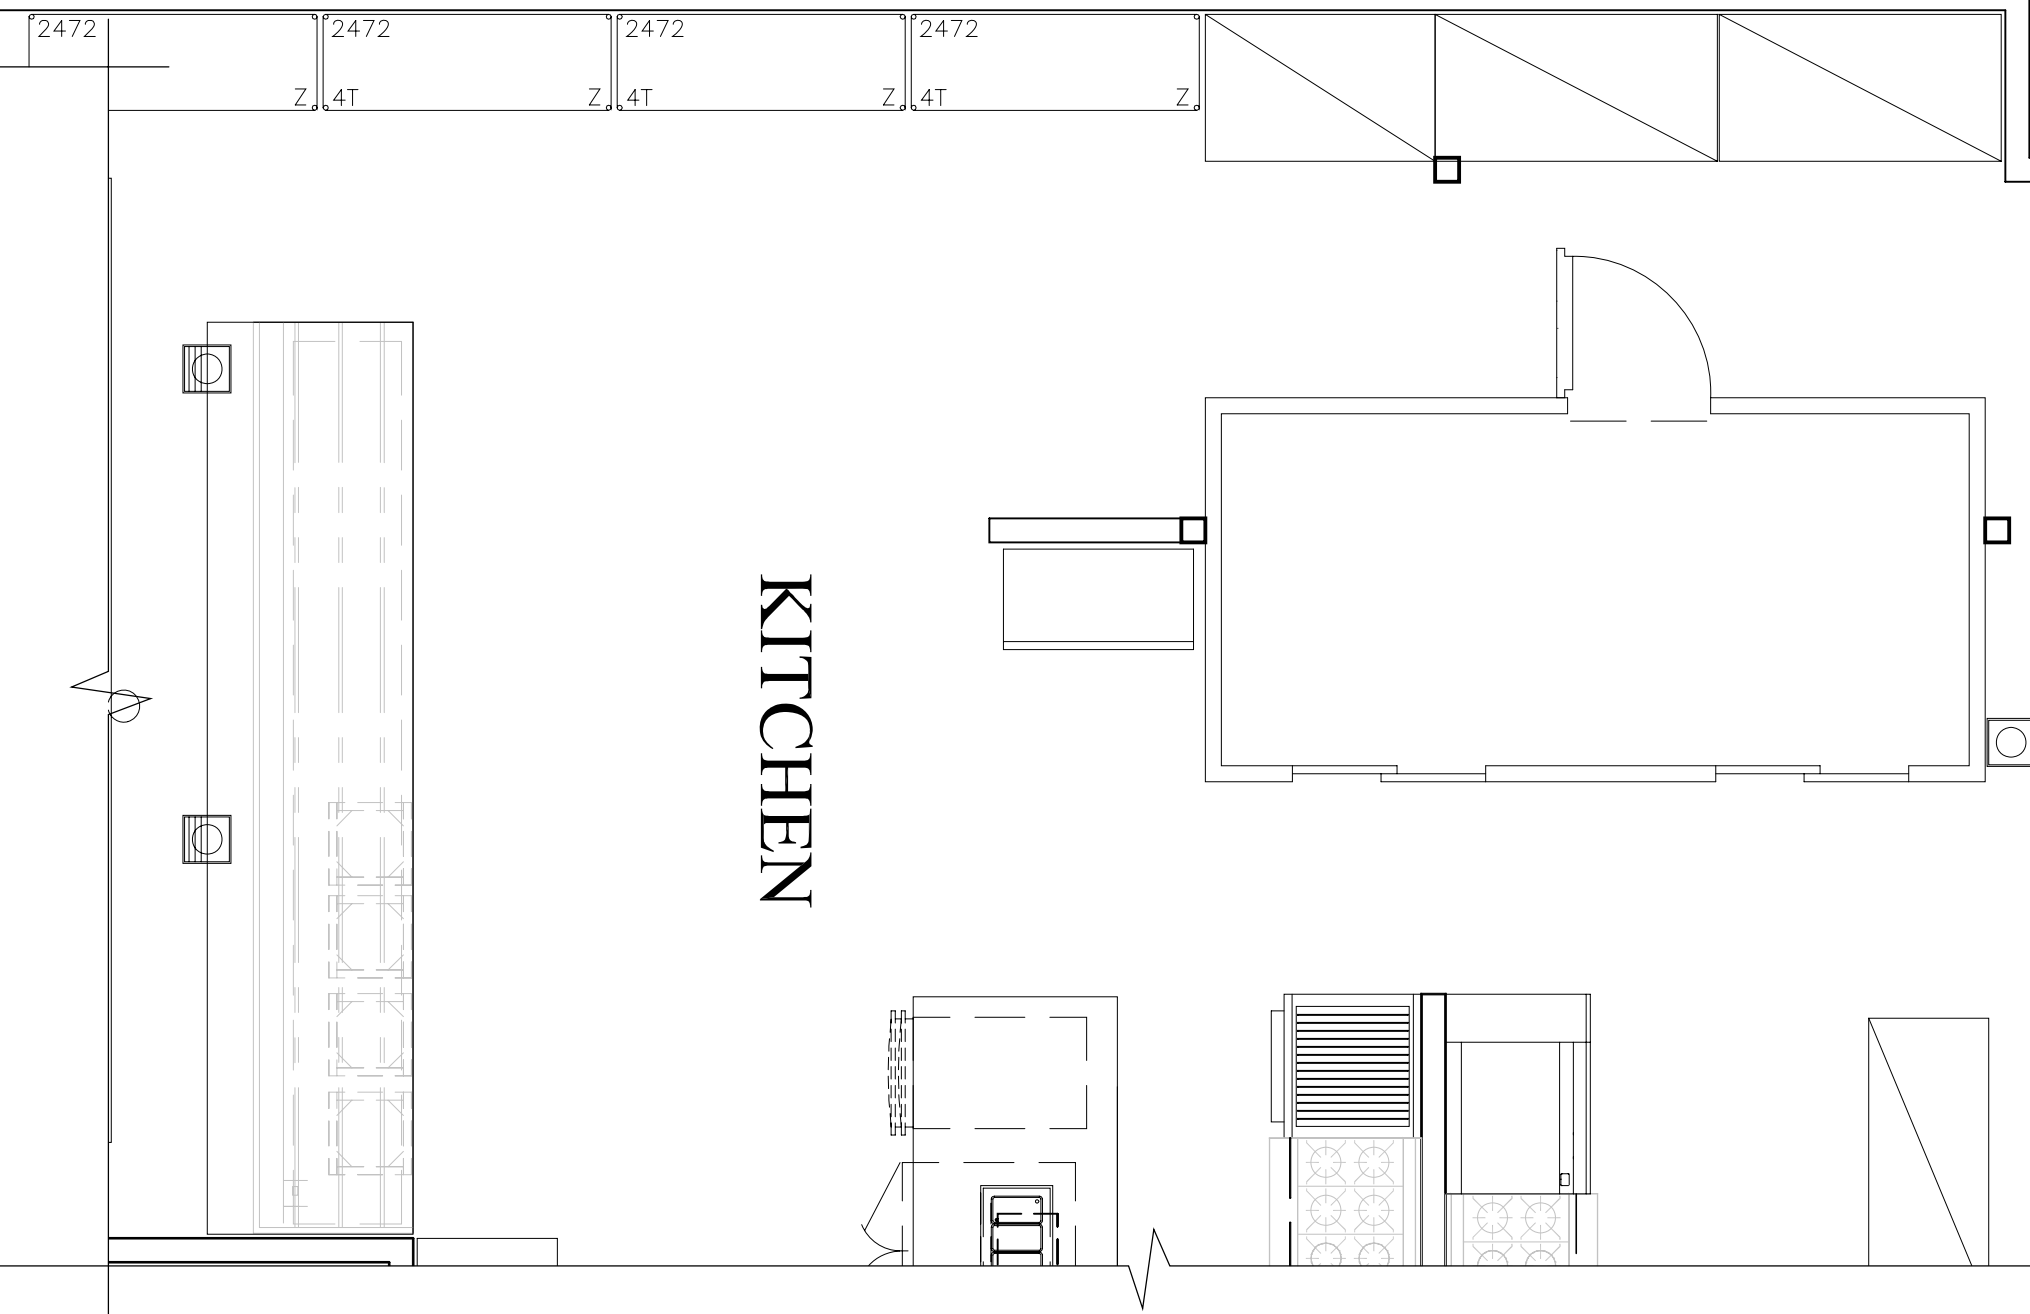

APOLLO WEST ROOM

APOLLO EAST ROOM
OCC. LOAD: 200

CORRIDOR

APOLLO EAST ROOM
ODYSSEY RESTAURANT

KEY MAP