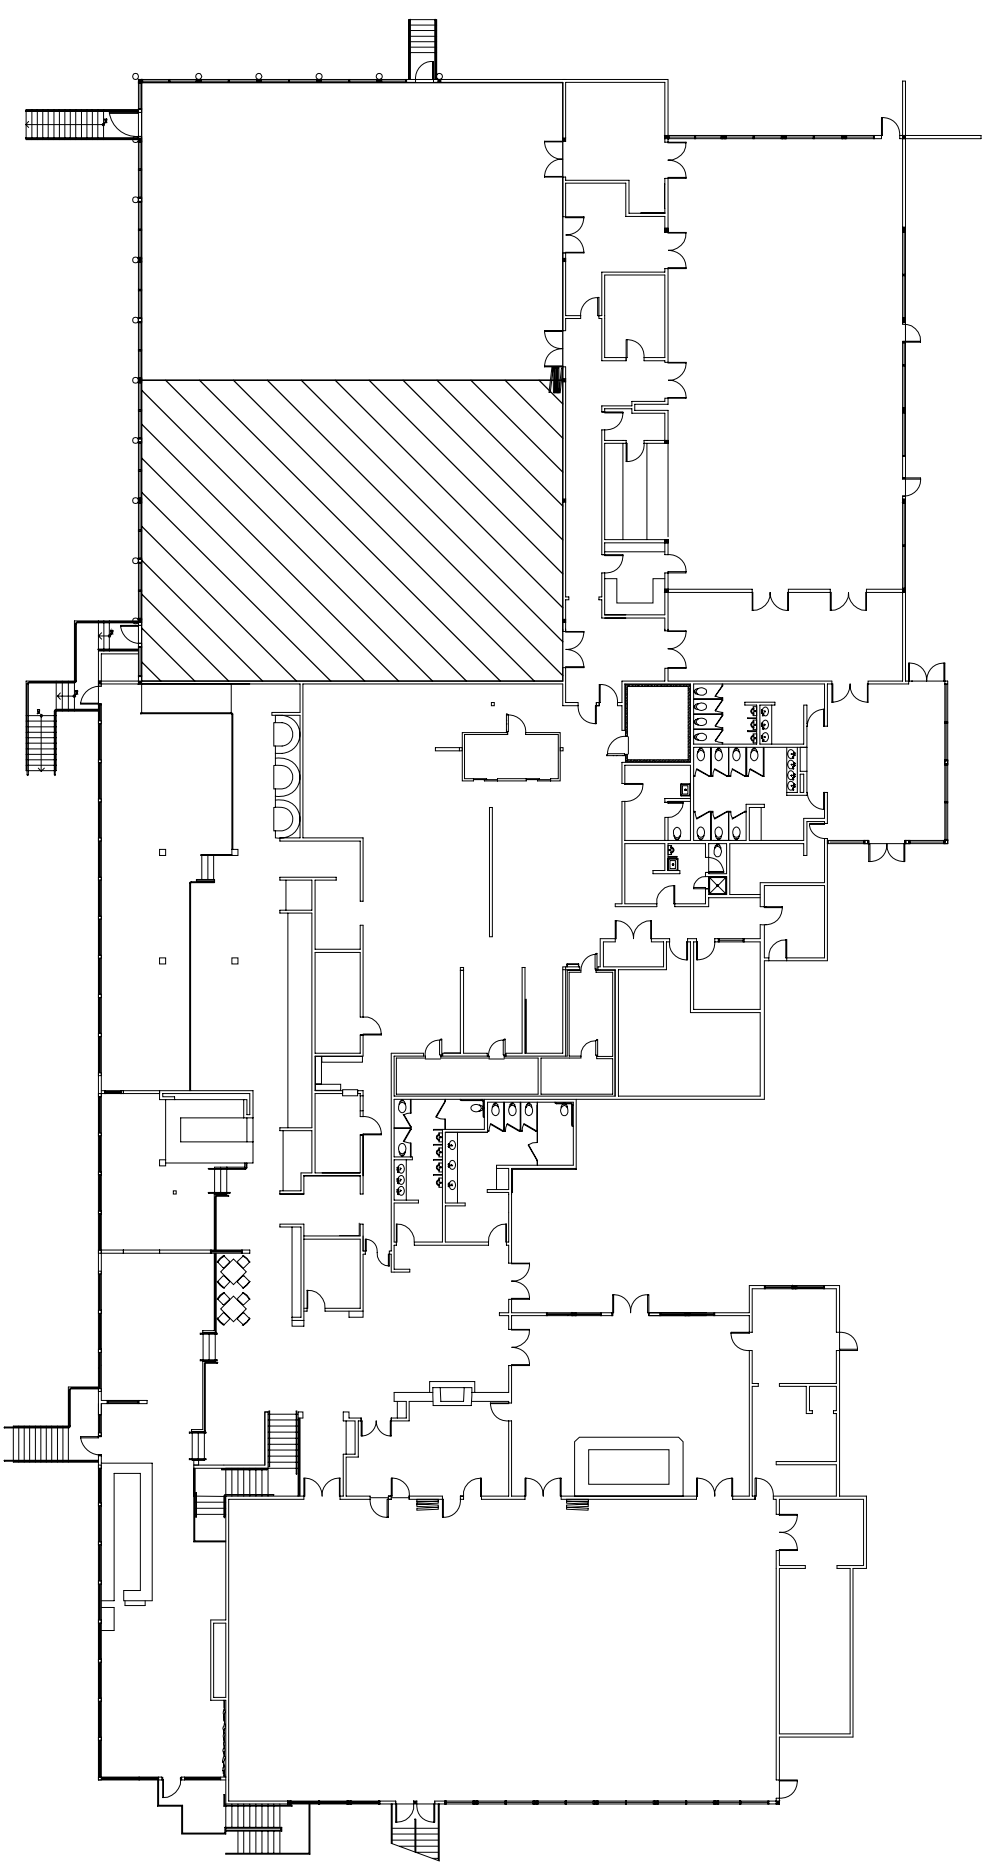

APOLLO WEST ROOM

APOLLO EAST ROOM
OCC. LOAD: 200

CORRIDOR

APOLLO EAST ROOM
ODYSSEY RESTAURANT

KEY MAP