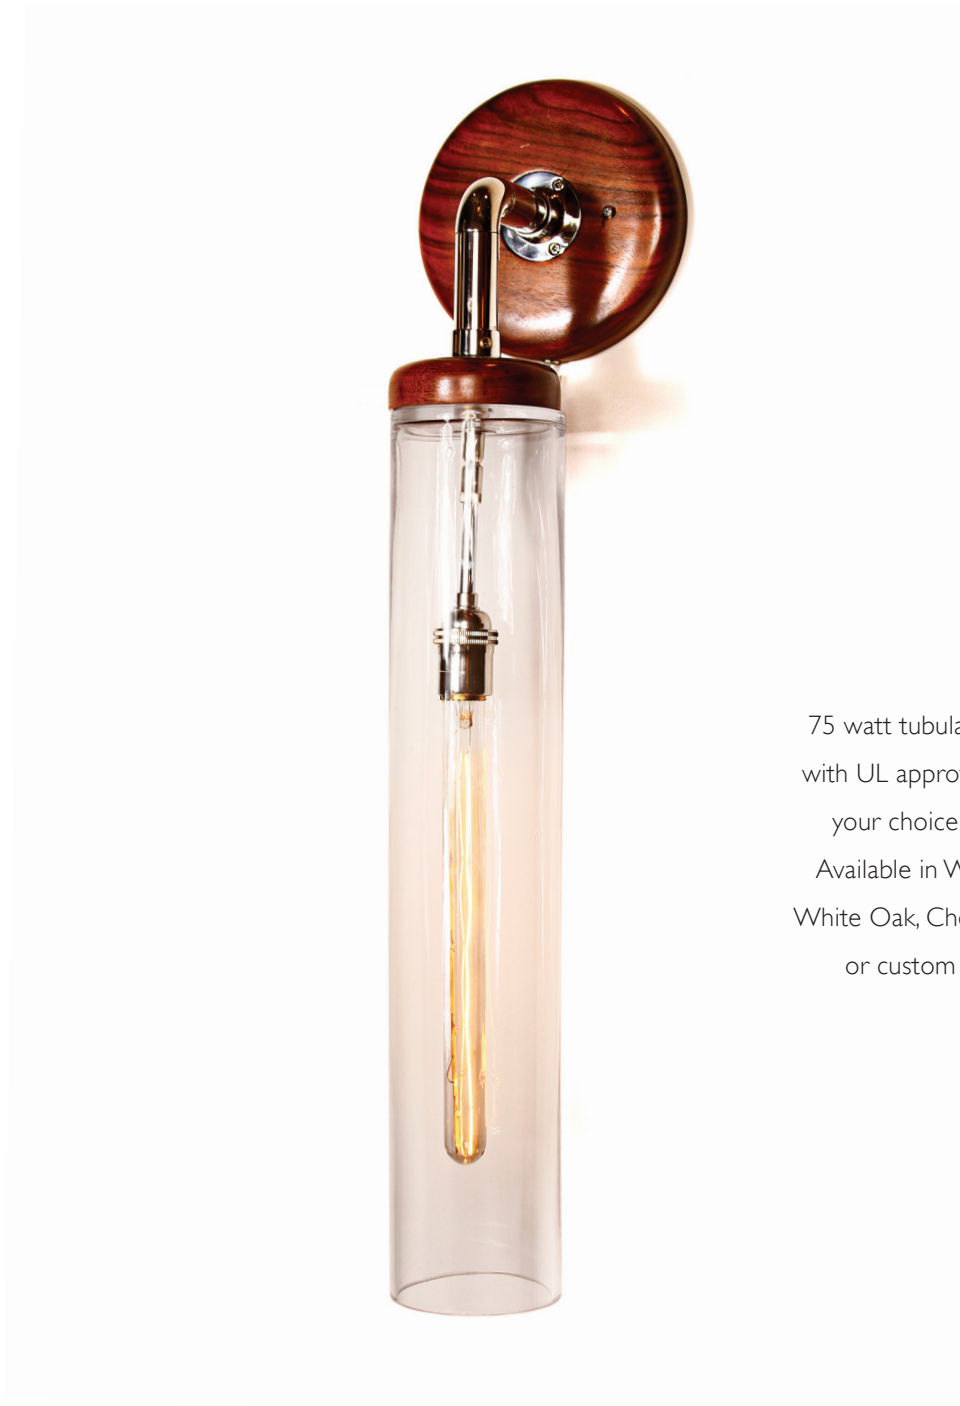

Glass Series No. 16

The Brandon Morrison Collection

26"H X 7"W

75 watt tubular filament bulb
with UL approved socket and
your choice of metal finish.

Available in Walnut (shown),
White Oak, Cherry, Mahogany,
or custom lacquer colors.

Christopher Kennedy

www.christopherkennedy.com

Glass Series No. 16

The Brandon Morrison Collection

26"H X 7"W

75 watt tubular filament bulb
with UL approved socket and
your choice of metal finish.
Available in Walnut (shown),
White Oak, Cherry, Mahogany,
or custom lacquer colors.