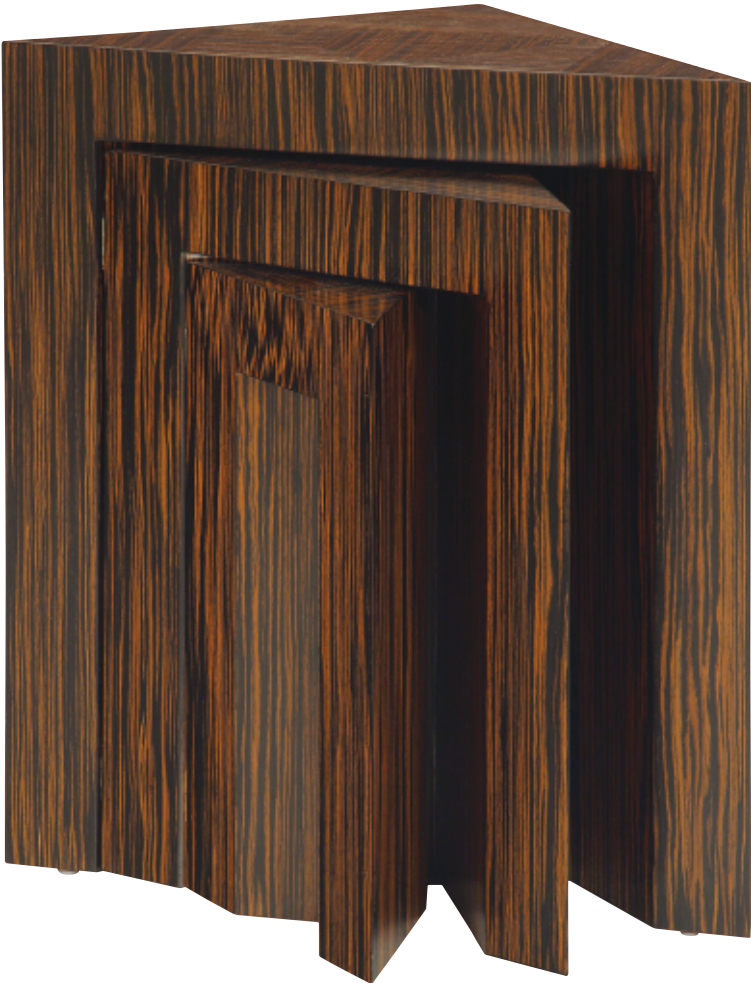

Nestor Tables

Christopher Kennedy
COLLECTION

www.christopherkennedy.com

Nestor Tables

SPECIFICATIONS

Large 18" x 18" x 27"H

Medium 13" x 13" x 23"H

Small 8" x 8" x 18"H

Shown in Macassar Ebony

Christopher Kennedy
COLLECTION

www.christopherkennedy.com