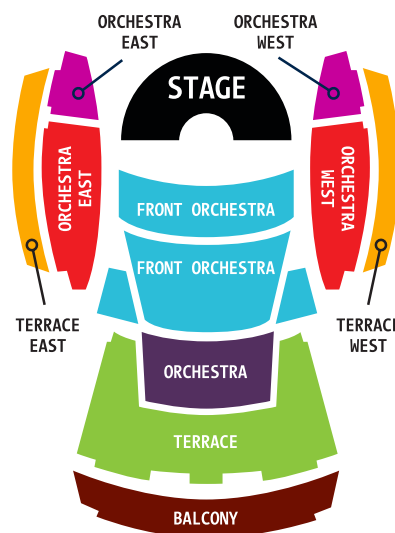

Walt Disney Concert Hall - Every Seat Is Amazing!

AMAZING SUNDAY AFTERNOONS AT WALT DISNEY CONCERT HALL

CHECK THE CONCERTS YOU'LL ATTEND

- ☐ The Beatles and Beethoven
- ☐ Rodgers & Hammerstein Go To The Movies
- ☐ Phantom In Paris
- ☐ Lights, Camera, Action!
- ☐ Postcards From Abroad

HELP US HELP YOU HAVE A GREAT EXPERIENCE

1. I Prefer... (Check Only One)
2. ☐ Front and to the side
   - ☐ Center, but back a little
   - ☐ Best available
   - ☐ Same season seats
3. I Also Prefer... (Check Only One)
4. ☐ Same seats all season
   - ☐ Best available each concert

Name _____

Address _____ City _____ State _____ Zip _____

Telephone _____ Email (To Receive News & Event Updates) _____

☐ VISA   ☐ MC   ☐ AMEX   ☐ DISC

_____

CARD NUMBER _____

_____

SECURITY CODE _____ EXP DATE _____

Signature _____

Ordering is Easy!

BY MAIL
California Philharmonic
2700 E. Foothill Blvd, Ste 210
Pasadena, CA 91107

BY PHONE
626.304.0333

MAKE CHECKS PAYABLE TO
California Philharmonia Society

Cal Phil Box Office Hours
Mon-Fri 10am-6pm

Order a series of 3 or 5 concerts by September 15, 2014 and guarantee your same seats for the 2015 season. Same seats available only for 2014 subscribers who renew by 9/15/2014. Seats will be released if not renewed by 9/15/2014. New subscriptions given best-available seating, in the order received, after subscription renewals; subject to availability. All prices include discounts. All sales final. No refunds. Concerts rain or shine. Exchanges welcome for season ticket holders; must be made at least 48 hours in advance. All programs, artists, repertoire, venues and dates subject to change. Published prices good only through 9/15/2014. *Only subscriptions turned in on-site at Walt Disney Concert Hall during a 2014 Cal Phil concert are eligible for drawing. Mail and phone orders not eligible for entry to win $200 off subscription price. Winner will be notified by phone and/or email.