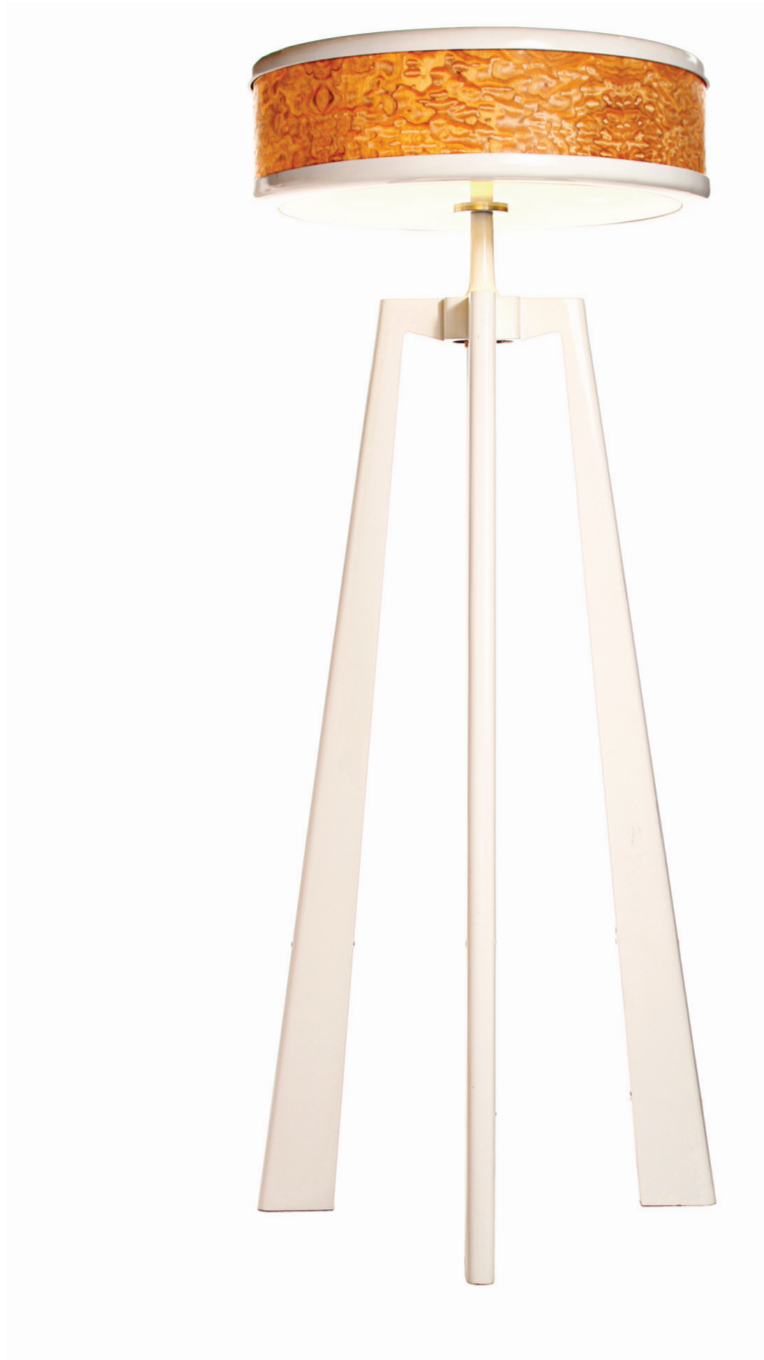

# Manhattan Series No. 1

The Brandon Morrison Collection

Brown wood with wood shade  
Shade available in  
Tamo Ash Wood  
or Silk Shantung  
57"H X 24"D

Christopher Kennedy

[www.christopherkennedy.com](http://www.christopherkennedy.com)

# Manhattan Series No. 1

The Brandon Morrison Collection

White with wood shade  
Shade available in  
Tamo Ash Wood  
or Silk Shantung  
57"H X 24"D

*Christopher Kennedy*

[www.christopherkennedy.com](http://www.christopherkennedy.com)