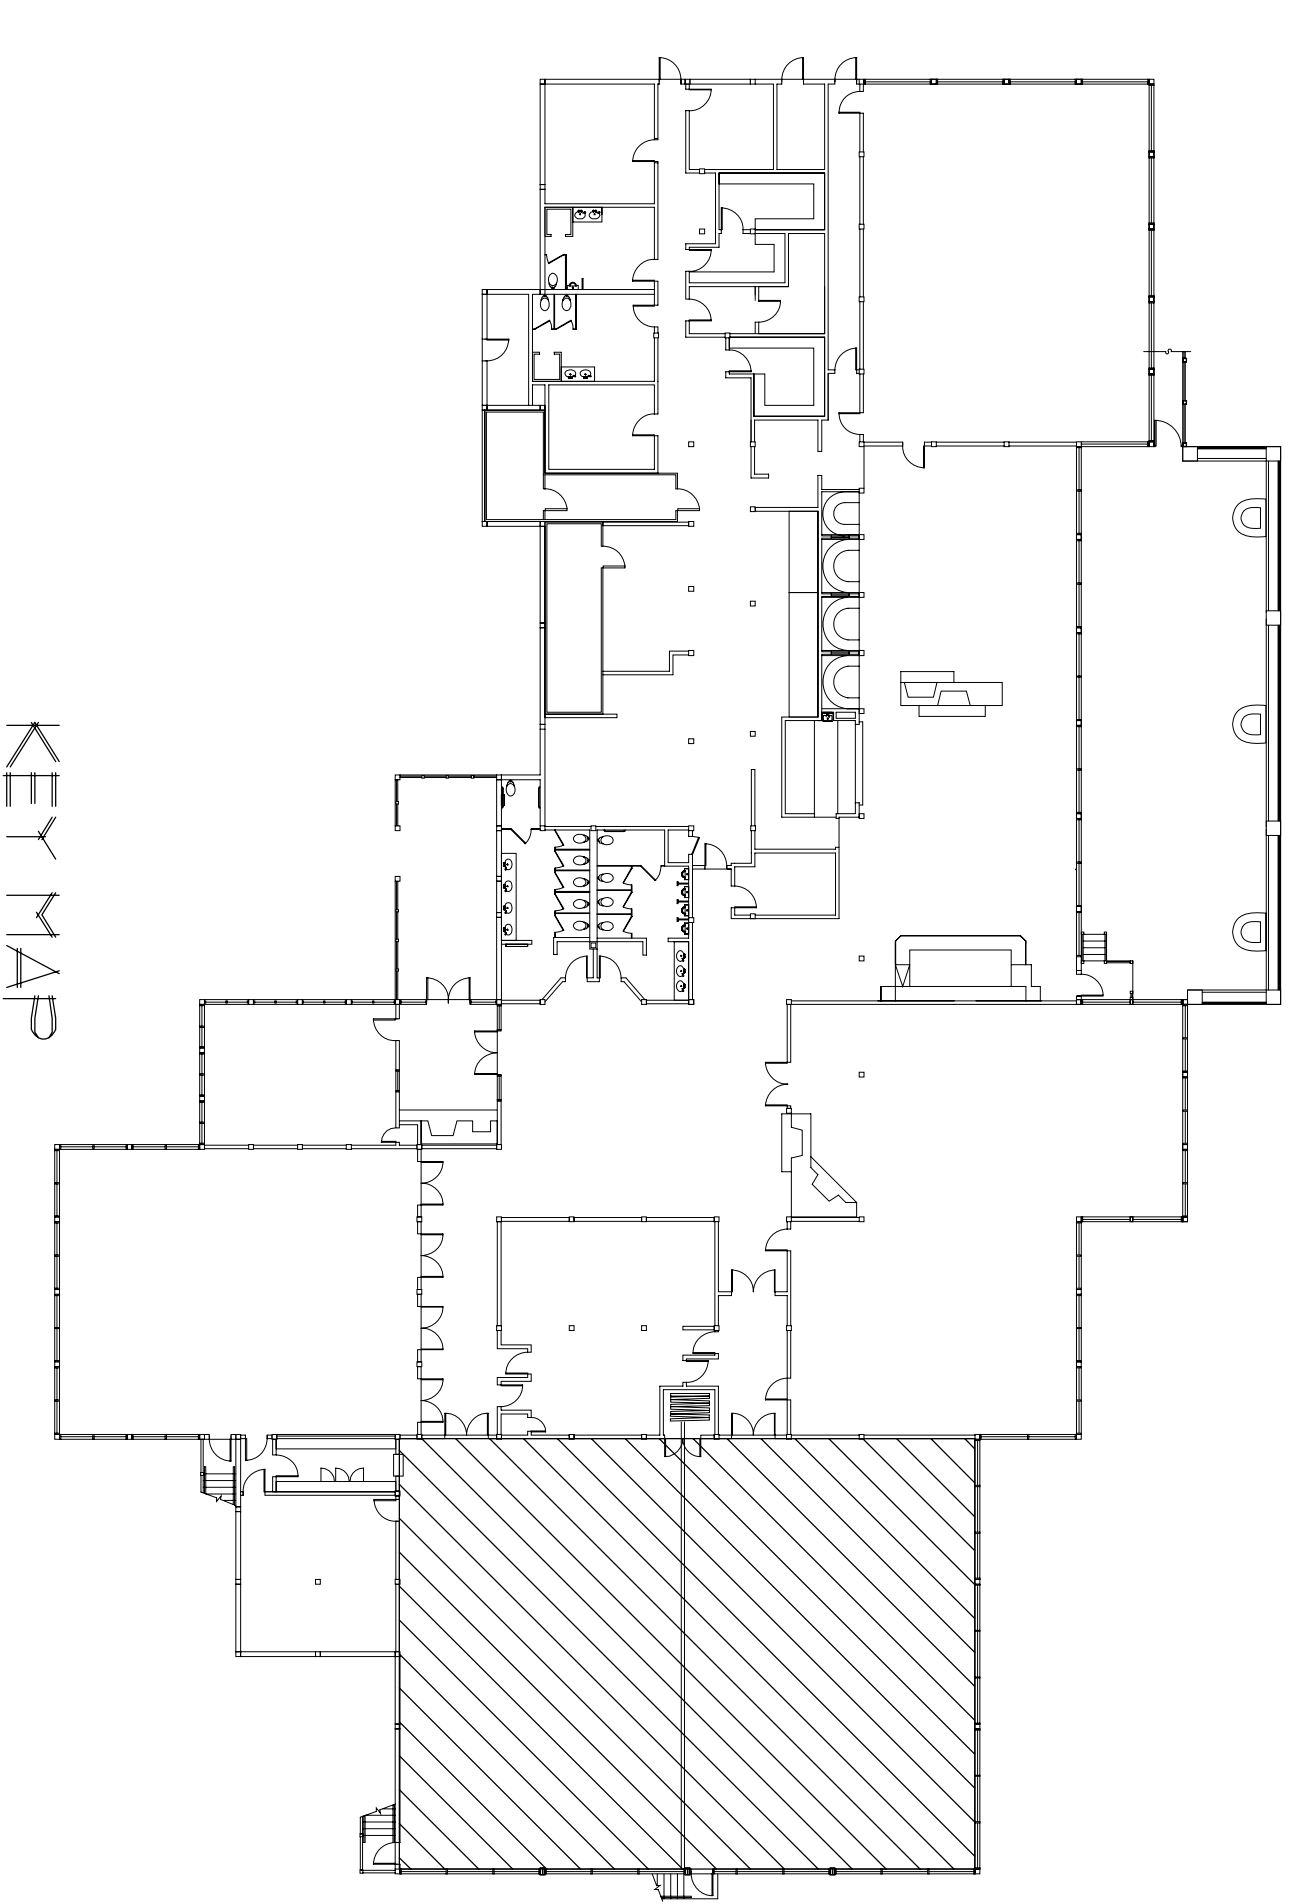

BUCKEYE EAST / WEST ROOM
 THE RIVER CLUB RESTAURANT

KEY MAP