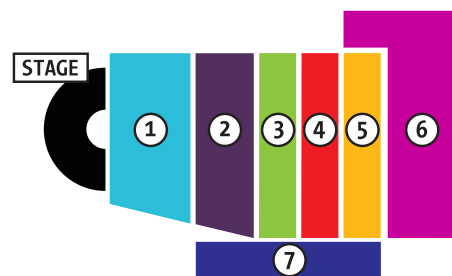

Order Today!
626.304.0333

Proudly performing
at Historic

santaanita.com

Subscribe tonight and be entered to win **\$500 Off** your season tickets!*

SUBSCRIBE TODAY!

SAVE YOUR SEATS AND SAVE MONEY TOO!

	SEATING LOCATION	3 CONCERTS	5 CONCERTS	No OF TICKETS	DOLLAR AMOUNT	
Individual Seats	Conductor's Circle	\$264	\$418			
	Mezzanine	\$225	\$357			
	Section A	\$225	\$357			
	Section B	\$165	\$262			
	Section C	\$135	\$214			
	Benches*	\$75	\$119			
	Lawn*	\$60	\$95			
Table for 6	Section A	\$1283	\$2138			
	Section B	\$941	\$1568			
	Section C	\$770	\$1283			
Table for 10	Conductor's Circle	\$2508	\$3960			
	Mezzanine	\$2138	\$3375			
	Section A	\$2138	\$3375			
	Section B	\$1568	\$2475			
	Section C	\$1283	\$2025			
Total	Shipping and Handling				\$15	
	Ticket sales cover only 50% of the orchestra's expenses. 100% of donations given with your order will go to the CalPhil Foundation to help continue the California Philharmonic's quest for musical excellence.					
	\$50 <input type="checkbox"/>	\$100 <input type="checkbox"/>	\$250 <input type="checkbox"/>	\$500 <input type="checkbox"/>	\$1,000 <input type="checkbox"/>	Other <input type="checkbox"/>
	*General Admission			Total		

SANTA ANITA RACE TRACK - Every Seat in the House is Great!

- 1 CONDUCTOR'S CIRCLE
- 2 SECTION A
- 3 SECTION B
- 4 SECTION C
- 5 BENCHES
- 6 LAWN
- 7 MEZZANINE

PERFECT SATURDAY EVENINGS AT SANTA ANITA RACE TRACK