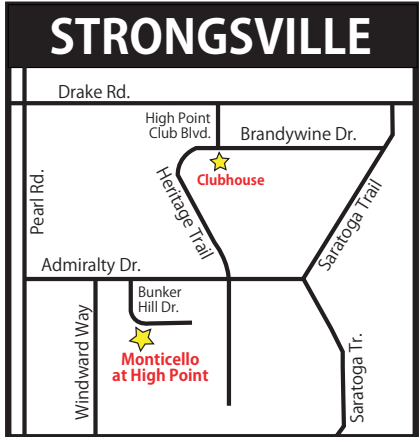

Monticello at HIGH POINT

KEY

- AVAILABLE HOME SITES
- SHOWCASE HOMES
- SOLD
- OPEN SPACE

*Homesites to have 4 to 6 trees per above plan. Choice of pine, maple or combination.
Buyer has choice of location of trees upon approval from builder's landscape representative.