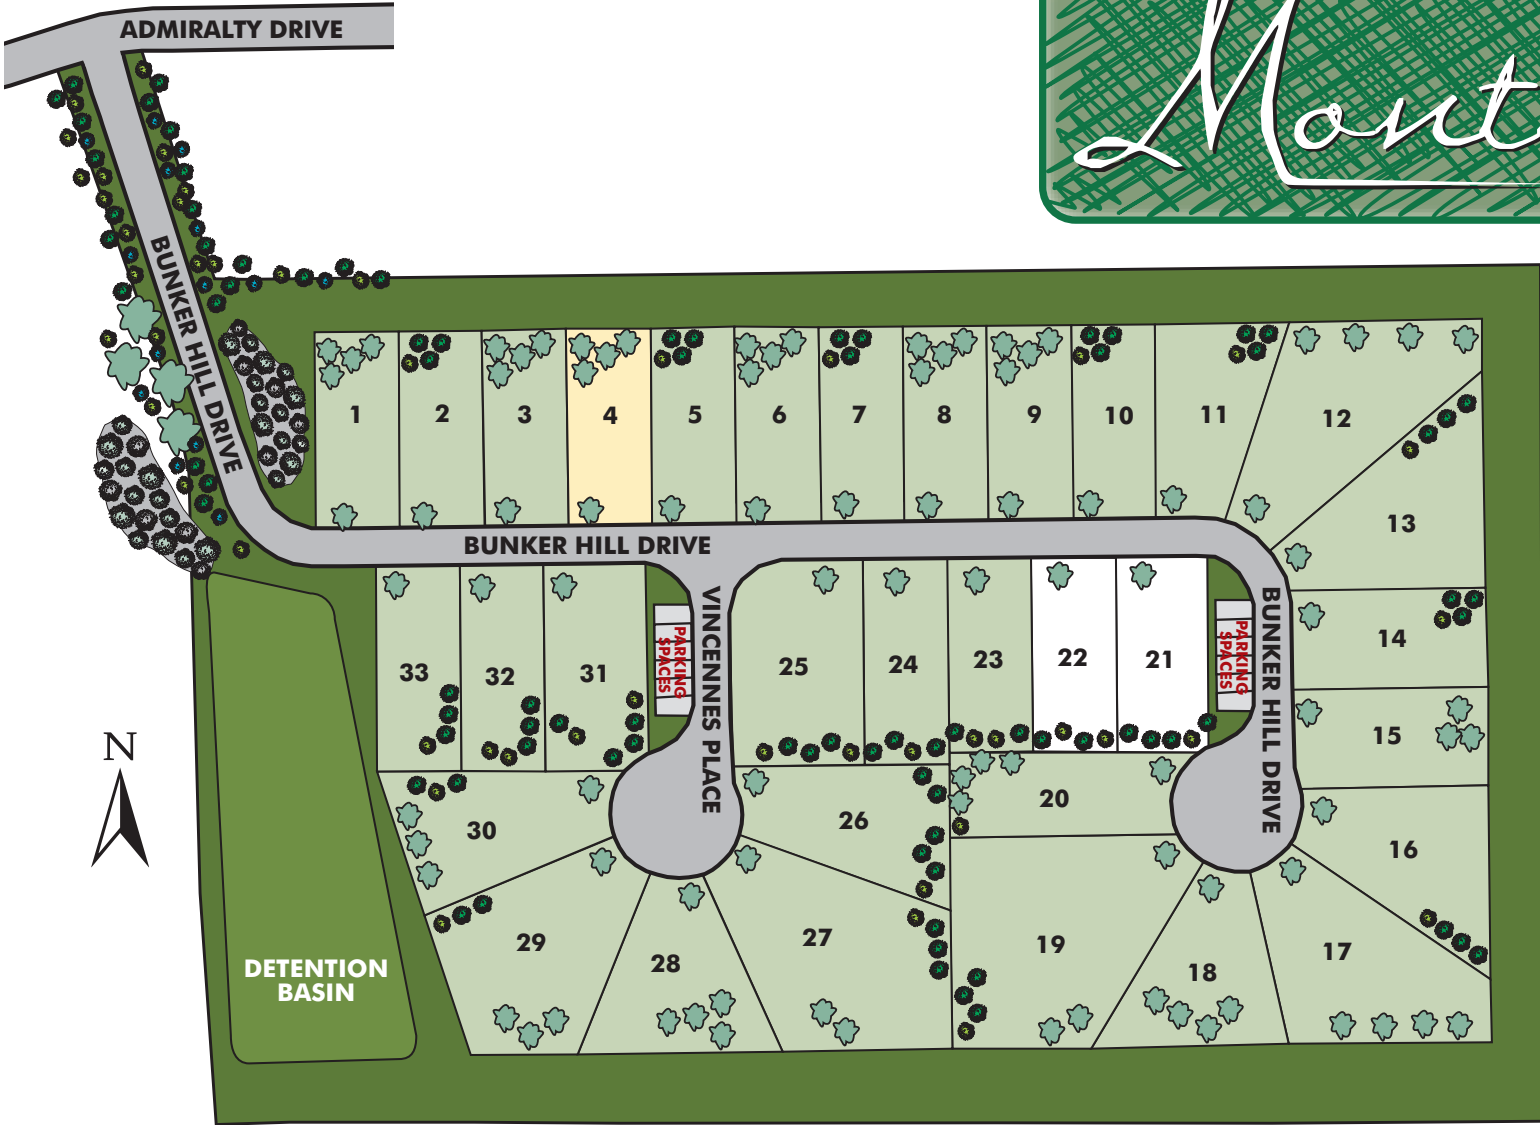

Monticello at HIGH POINT

KEY

- AVAILABLE HOME SITES
- SHOWCASE HOMES
- SOLD
- OPEN SPACE

*Homesites to have 4 to 6 trees per above plan. Choice of pine, maple or combination.
Buyer has choice of location of trees upon approval from builder's landscape representative.

"A Family Tradition For More Than 80 Years"

www.ParkviewHomes.com

HOME SITE	FOUNDATION	GARAGE	PREMIUM
21	Slab	L	\$2,000
22	Basement	L	-

* Premiums include the additional cost of walk-out or garden foundations. Lot premiums include a 3'x3' ACQ deck off rear slider and up to 3 stairs to grade. Premiums subject to change. Please see Sales Consultant for current information.